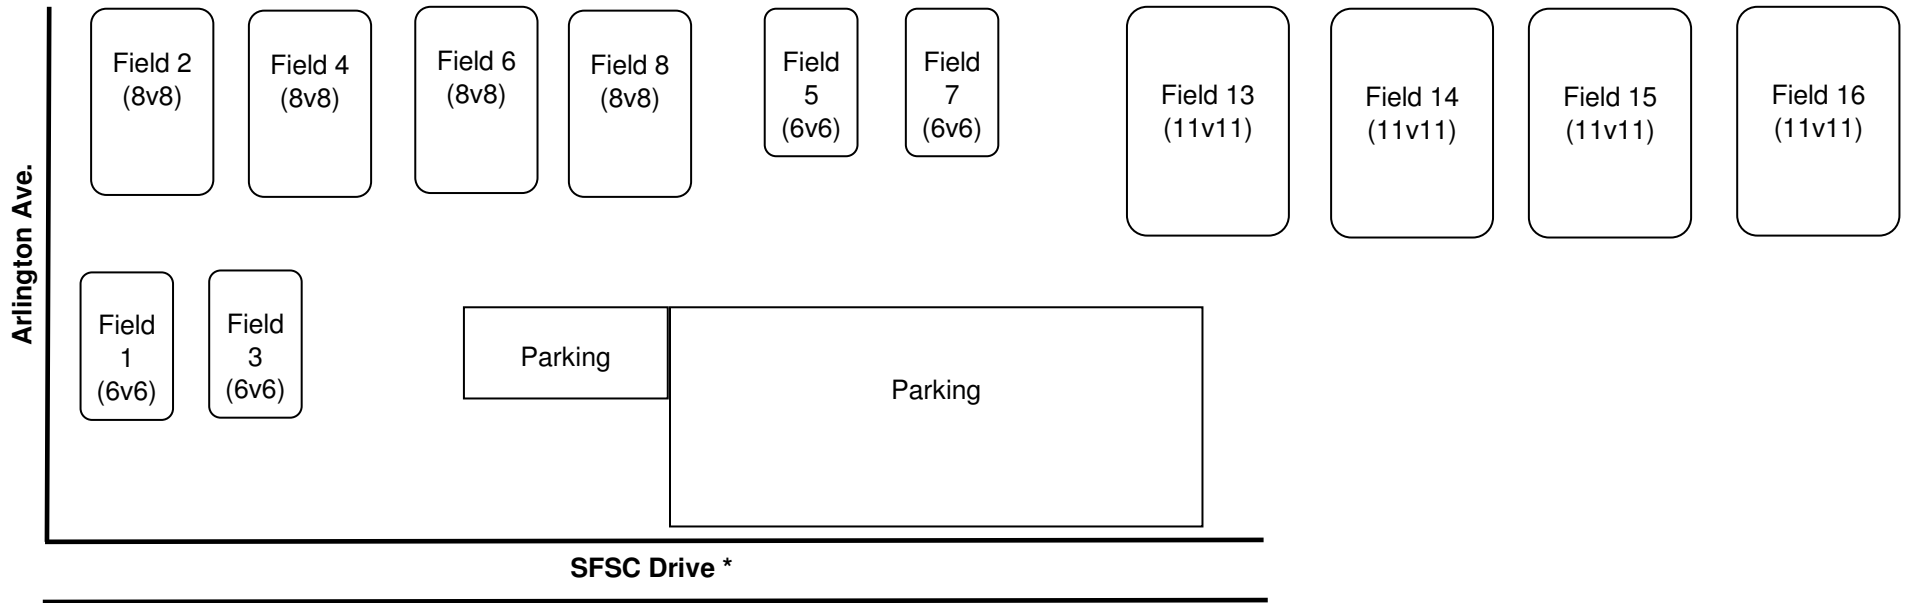

Siege 2009 St. Francis Soccer Club Field Layout

* (For the safety of our guests parking and dropping off along drive is not allowed)

St. Francis Fields
7702 Arlington Ave.